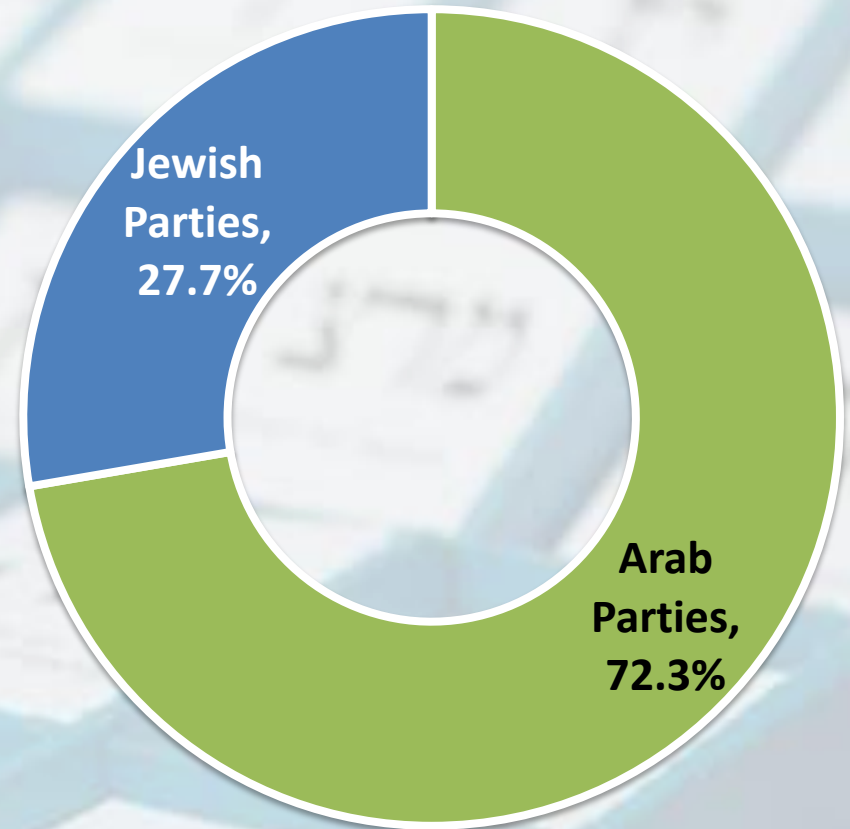

Christians, turnout 55.7%

List breakdown

Arab / Jewish parties

The Triangle, turnout 49.6%

List breakdown

Arab / Jewish parties

Northern Triangle, turnout 42.4%

List breakdown

Arab / Jewish parties

Southern Triangle, turnout 59.5%

List breakdown

Arab / Jewish parties

Jerusalem District, turnout 41.5%

List breakdown

Arab / Jewish parties

Negev Bedouin, turnout 37.3%

List breakdown

Arab / Jewish parties

Bedouin townships, turnout 42.1%

List breakdown

Arab / Jewish parties

Bedouin villages, turnout 42.6%

List breakdown

Arab / Jewish parties

Bedouin tribes, turnout 25.8%

List breakdown

Arab / Jewish parties

Arab parties achievements

	Hadash-Taal	Raam-Balad
Rest of country	9,197	4,580
Mixed Cities	21,943	9,127
Arab sector	162,153	130,156

Breakdown of Arab parties vote