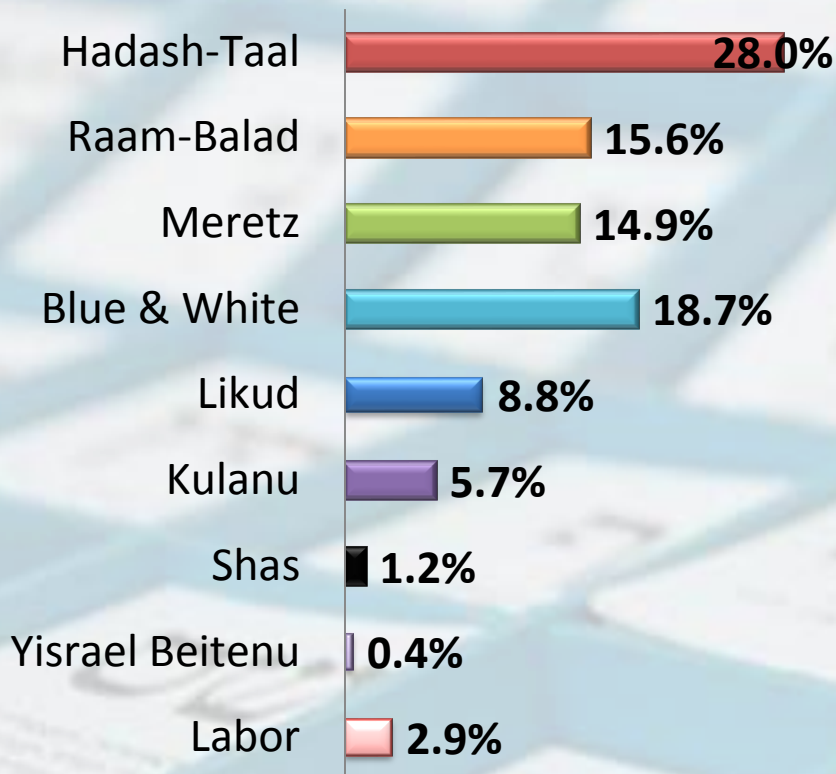

Christians, turnout 55.7%

List breakdown

Arab / Jewish parties

The Triangle, turnout 49.6%

List breakdown

Arab / Jewish parties

Northern Triangle, turnout 42.4%

List breakdown

Arab / Jewish parties

Southern Triangle, turnout 59.5%

List breakdown

Arab / Jewish parties

Jerusalem District, turnout 41.5%

List breakdown

Arab / Jewish parties

Negev Bedouin, turnout 37.3%

List breakdown

Arab / Jewish parties

Bedouin townships, turnout 42.1%

List breakdown

Arab / Jewish parties

Bedouin villages, turnout 42.6%

List breakdown

Arab / Jewish parties