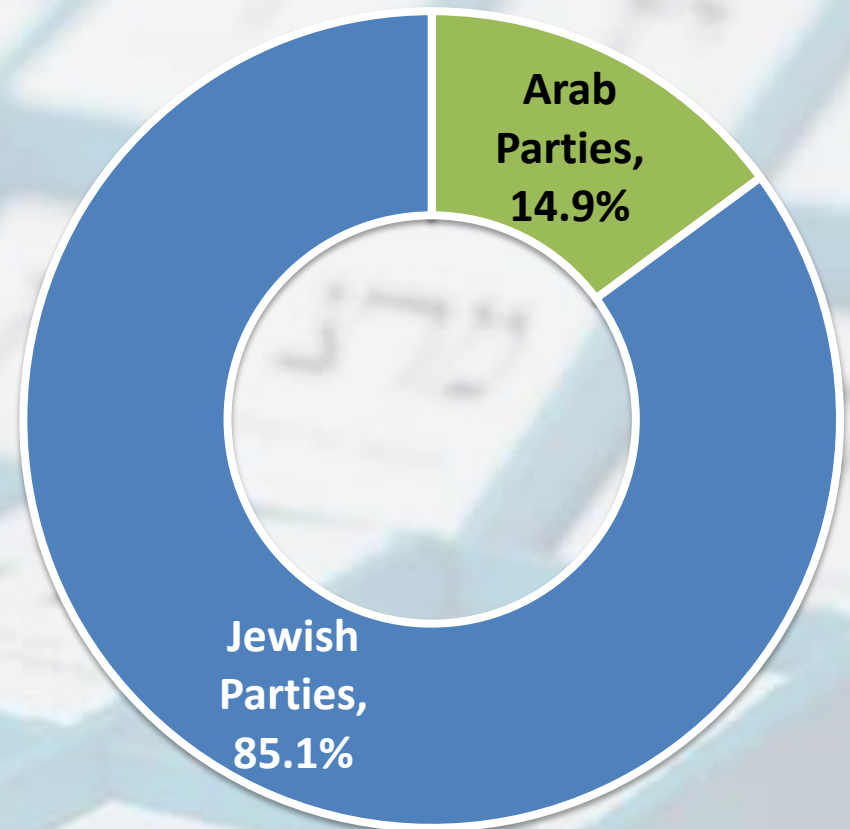

&

Israel Democracy Institute (IDI), Jerusalem

Election turnout, 1999-2019

Arab sector turnout, 2019 elections

Arab and Druze, turnout 49.1%

List breakdown

Arab / Jewish parties

Northern District, turnout 51.8%

List breakdown

Arab / Jewish parties

Galilee Bedouin, turnout 39.0%

List breakdown

Arab / Jewish parties

Druze, turnout 56.6%

List breakdown

Arab / Jewish parties

Christians, turnout 55.7%

List breakdown

Arab / Jewish parties

The Triangle, turnout 49.6%

List breakdown

Arab / Jewish parties

Northern Triangle, turnout 42.4%

List breakdown

Arab / Jewish parties

Southern Triangle, turnout 59.5%

List breakdown

Arab / Jewish parties

Jerusalem District, turnout 41.5%

List breakdown

Arab / Jewish parties

Negev Bedouin, turnout 37.3%