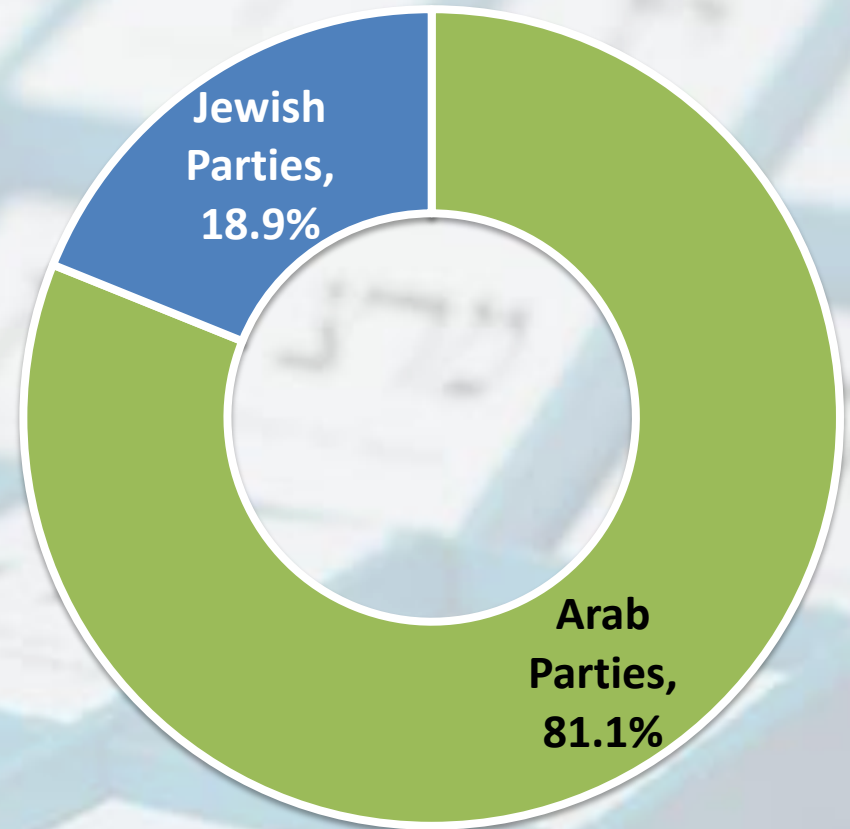

&

Israel Democracy Institute (IDI), Jerusalem

Election turnout, 1999-2019

Arab sector turnout, 2019 elections

Arab and Druze, turnout 49.1%

List breakdown

Arab / Jewish parties

Northern District, turnout 51.8%

List breakdown

Arab / Jewish parties

Galilee Bedouin, turnout 39.0%

List breakdown

Arab / Jewish parties

Druze, turnout 56.6%

List breakdown

Arab / Jewish parties

Christians, turnout 55.7%

List breakdown

Arab / Jewish parties

The Triangle, turnout 49.6%

List breakdown

Arab / Jewish parties

Northern Triangle, turnout 42.4%

List breakdown

Arab / Jewish parties

Southern Triangle, turnout 59.5%

List breakdown

Arab / Jewish parties

Jerusalem District, turnout 41.5%

List breakdown

Arab / Jewish parties

Negev Bedouin, turnout 37.3%