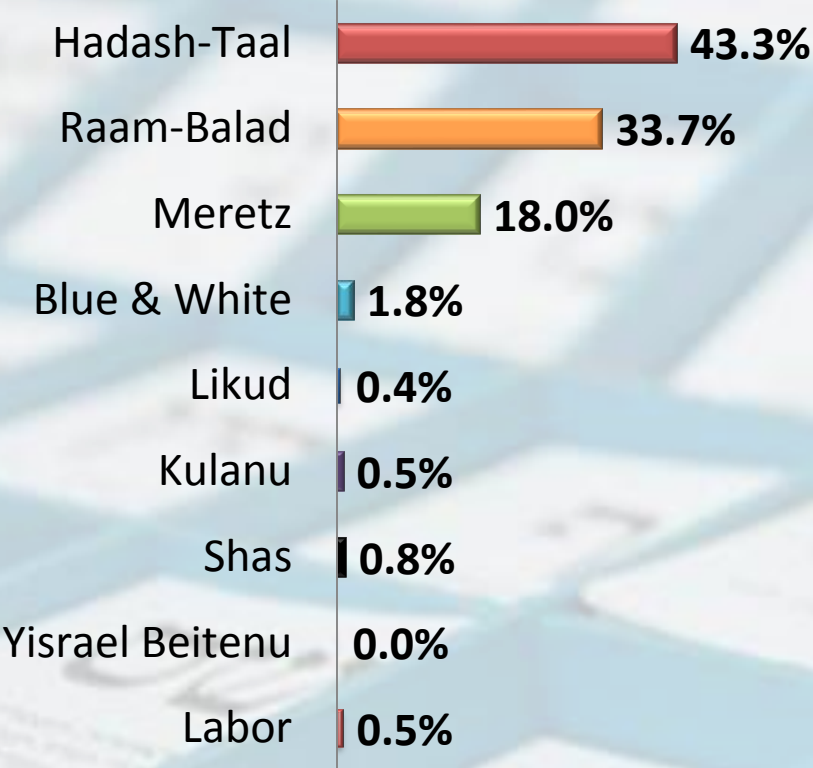

List breakdown

Arab / Jewish parties

Galilee Bedouin, turnout 39.0%

List breakdown

Arab / Jewish parties

Druze, turnout 56.6%

List breakdown

Arab / Jewish parties

Christians, turnout 55.7%

List breakdown

Arab / Jewish parties

The Triangle, turnout 49.6%

List breakdown

Arab / Jewish parties

Northern Triangle, turnout 42.4%

List breakdown

Arab / Jewish parties

Southern Triangle, turnout 59.5%

List breakdown

Arab / Jewish parties

Jerusalem District, turnout 41.5%

List breakdown

Arab / Jewish parties

Negev Bedouin, turnout 37.3%