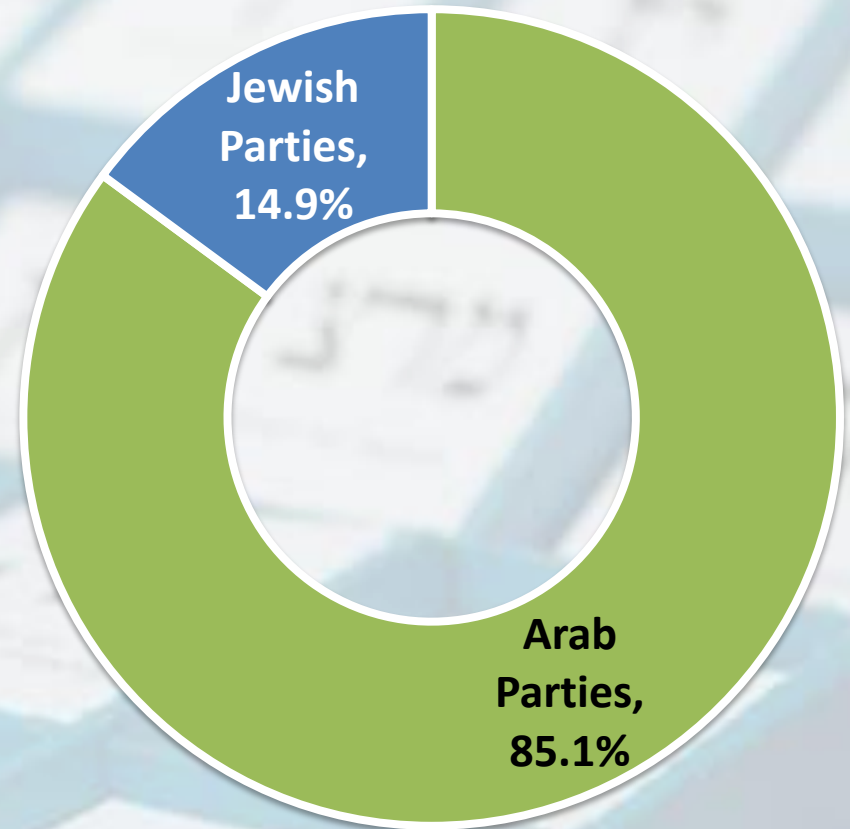

&

Israel Democracy Institute (IDI), Jerusalem

Election turnout, 1999-2019

Arab sector turnout, 2019 elections

Arab and Druze, turnout 49.1%

List breakdown

Arab / Jewish parties

Northern District, turnout 51.8%

List breakdown

Arab / Jewish parties

Galilee Bedouin, turnout 39.0%

List breakdown

Arab / Jewish parties

Druze, turnout 56.6%

List breakdown

Arab / Jewish parties

Christians, turnout 55.7%

List breakdown

Arab / Jewish parties

The Triangle, turnout 49.6%

List breakdown

Arab / Jewish parties

Northern Triangle, turnout 42.4%

List breakdown

Arab / Jewish parties

Southern Triangle, turnout 59.5%

List breakdown

Arab / Jewish parties

Jerusalem District, turnout 41.5%

List breakdown

Arab / Jewish parties

Negev Bedouin, turnout 37.3%