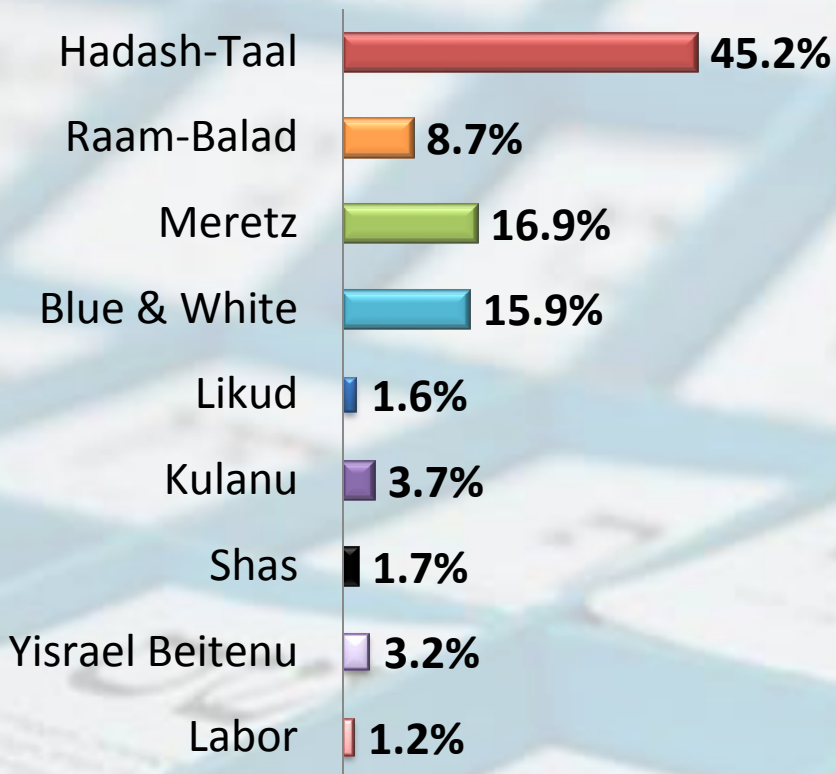

&

Israel Democracy Institute (IDI), Jerusalem

Election turnout, 1999-2019

Arab sector turnout, 2019 elections

Arab and Druze, turnout 49.1%

List breakdown

Arab / Jewish parties

Northern District, turnout 51.8%

List breakdown

Arab / Jewish parties

Galilee Bedouin, turnout 39.0%

List breakdown

Arab / Jewish parties

Druze, turnout 56.6%

List breakdown

Arab / Jewish parties

Christians, turnout 55.7%

List breakdown

Arab / Jewish parties

The Triangle, turnout 49.6%

List breakdown

Arab / Jewish parties

Northern Triangle, turnout 42.4%

List breakdown