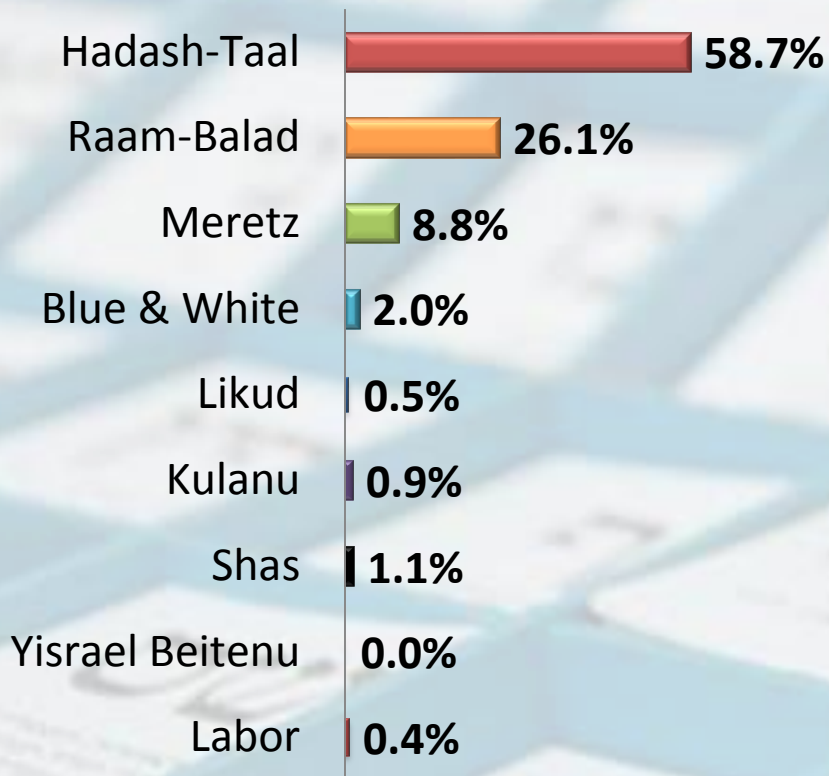

List breakdown

Arab / Jewish parties

Galilee Bedouin, turnout 39.0%

List breakdown

Arab / Jewish parties

Druze, turnout 56.6%

List breakdown

Arab / Jewish parties

Christians, turnout 55.7%

List breakdown

Arab / Jewish parties

The Triangle, turnout 49.6%

List breakdown

Arab / Jewish parties

Northern Triangle, turnout 42.4%

List breakdown

Arab / Jewish parties

Southern Triangle, turnout 59.5%

List breakdown

Arab / Jewish parties

Jerusalem District, turnout 41.5%

List breakdown

Arab / Jewish parties

Negev Bedouin, turnout 37.3%