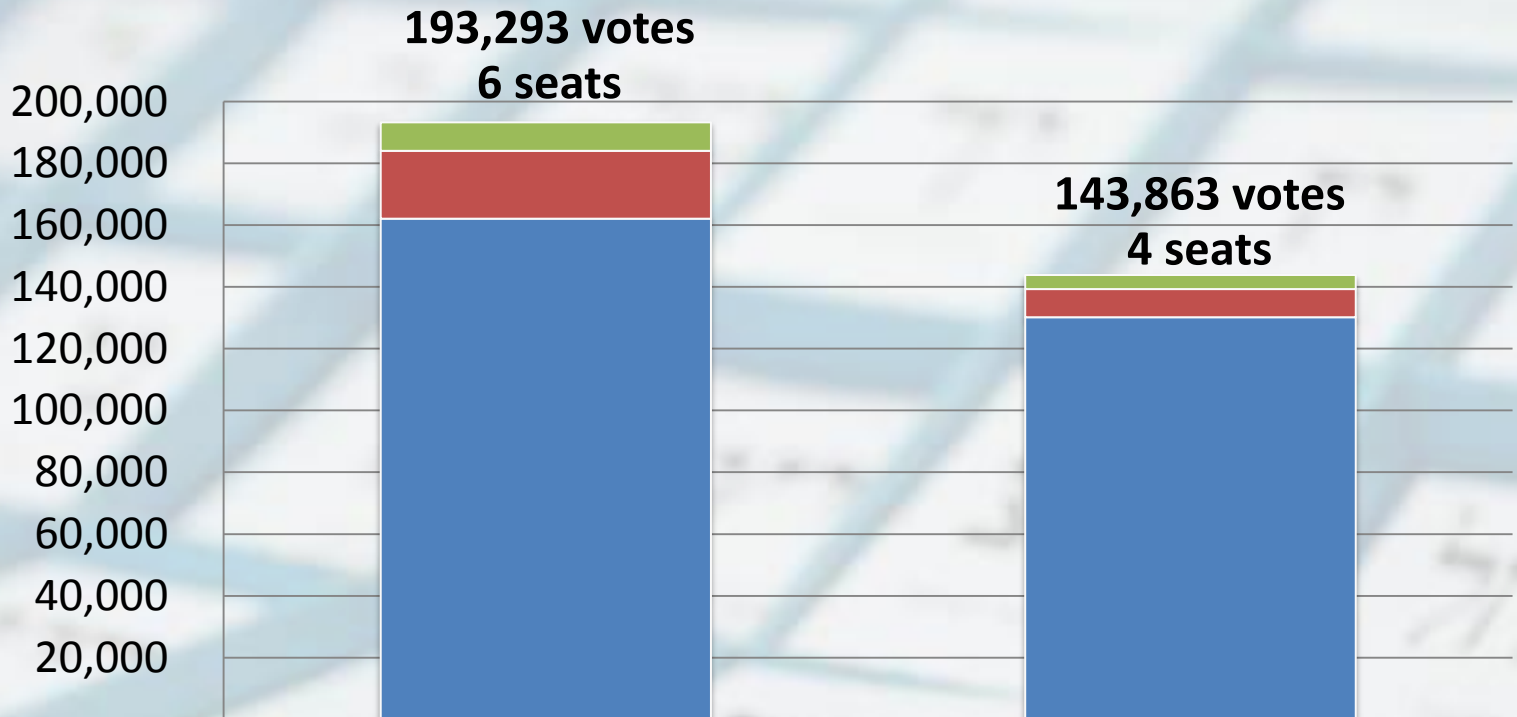

List breakdown

Arab / Jewish parties

Bedouin townships, turnout 42.1%

List breakdown

Arab / Jewish parties

Bedouin villages, turnout 42.6%

List breakdown

Arab / Jewish parties

Bedouin tribes, turnout 25.8%

List breakdown

Arab / Jewish parties

Arab parties achievements

	Hadash-Taal	Raam-Balad
Rest of country	9,197	4,580
Mixed Cities	21,943	9,127
Arab sector	162,153	130,156

Breakdown of Arab parties vote