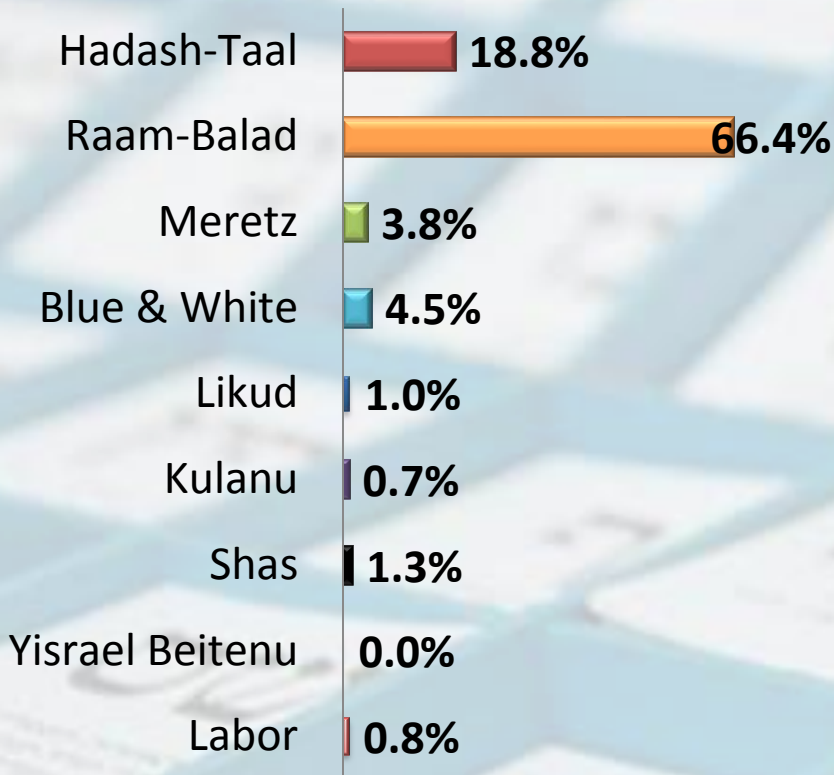

Christians, turnout 55.7%

List breakdown

Arab / Jewish parties

The Triangle, turnout 49.6%

List breakdown

Arab / Jewish parties

Northern Triangle, turnout 42.4%

List breakdown

Arab / Jewish parties

Southern Triangle, turnout 59.5%

List breakdown

Arab / Jewish parties

Jerusalem District, turnout 41.5%

List breakdown

Arab / Jewish parties

Negev Bedouin, turnout 37.3%

List breakdown

Arab / Jewish parties

Bedouin townships, turnout 42.1%

List breakdown

Arab / Jewish parties

Bedouin villages, turnout 42.6%

List breakdown

Arab / Jewish parties