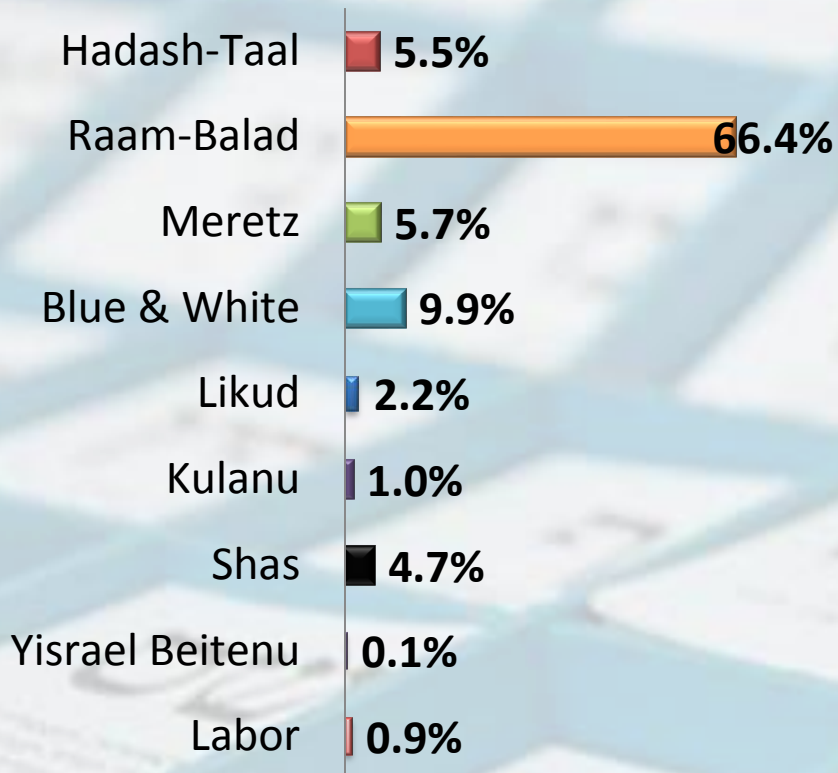

Arab / Jewish parties

Southern Triangle, turnout 59.5%

List breakdown

Arab / Jewish parties

Jerusalem District, turnout 41.5%

List breakdown

Arab / Jewish parties

Negev Bedouin, turnout 37.3%

List breakdown

Arab / Jewish parties

Bedouin townships, turnout 42.1%

List breakdown

Arab / Jewish parties

Bedouin villages, turnout 42.6%

List breakdown

Arab / Jewish parties

Bedouin tribes, turnout 25.8%

List breakdown

Arab / Jewish parties

Arab parties achievements

	Hadash-Taal	Raam-Balad
Rest of country	9,197	4,580
Mixed Cities	21,943	9,127
Arab sector	162,153	130,156

Breakdown of Arab parties vote