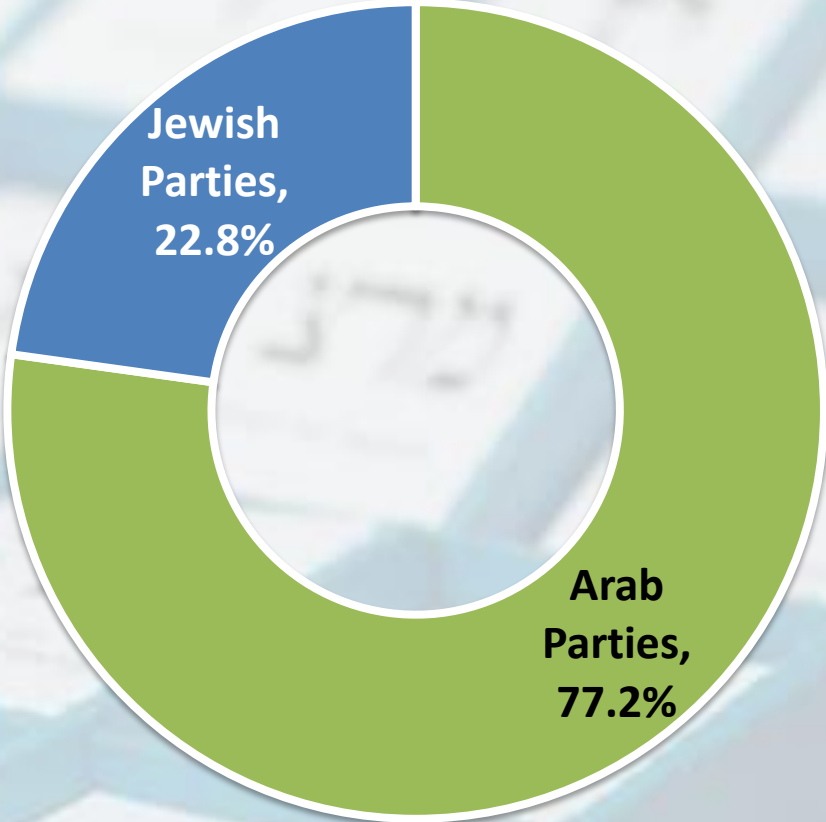

&

Israel Democracy Institute (IDI), Jerusalem

Election turnout, 1999-2019

Arab sector turnout, 2019 elections

Arab and Druze, turnout 49.1%

List breakdown

Arab / Jewish parties

Northern District, turnout 51.8%

Christians, turnout 55.7%

List breakdown

Arab / Jewish parties

The Triangle, turnout 49.6%

List breakdown

Arab / Jewish parties

Northern Triangle, turnout 42.4%

List breakdown

Arab / Jewish parties

Southern Triangle, turnout 59.5%

List breakdown

Arab / Jewish parties

Jerusalem District, turnout 41.5%

List breakdown

Arab / Jewish parties

Negev Bedouin, turnout 37.3%

List breakdown

Arab / Jewish parties

Bedouin townships, turnout 42.1%

List breakdown

Arab / Jewish parties

Bedouin villages, turnout 42.6%

List breakdown

Arab / Jewish parties