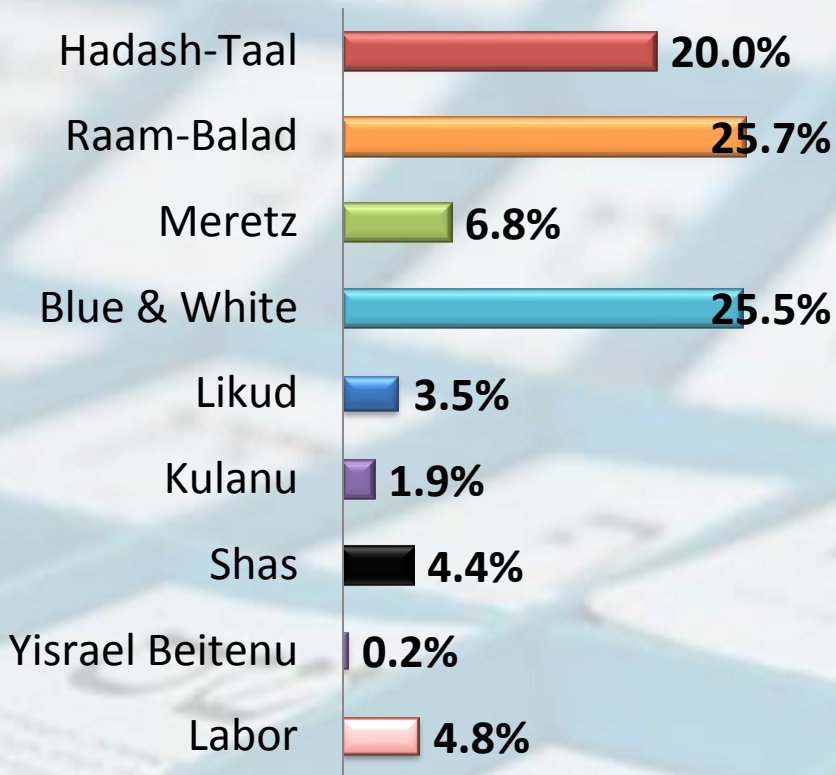

&

Israel Democracy Institute (IDI), Jerusalem

Election turnout, 1999-2019

Arab sector turnout, 2019 elections

Arab and Druze, turnout 49.1%

List breakdown

Arab / Jewish parties

Northern District, turnout 51.8%

List breakdown

Arab / Jewish parties

Galilee Bedouin, turnout 39.0%

List breakdown

Arab / Jewish parties

Druze, turnout 56.6%

List breakdown

Arab / Jewish parties

Christians, turnout 55.7%

List breakdown

Arab / Jewish parties

The Triangle, turnout 49.6%

List breakdown

Arab / Jewish parties

Northern Triangle, turnout 42.4%

List breakdown