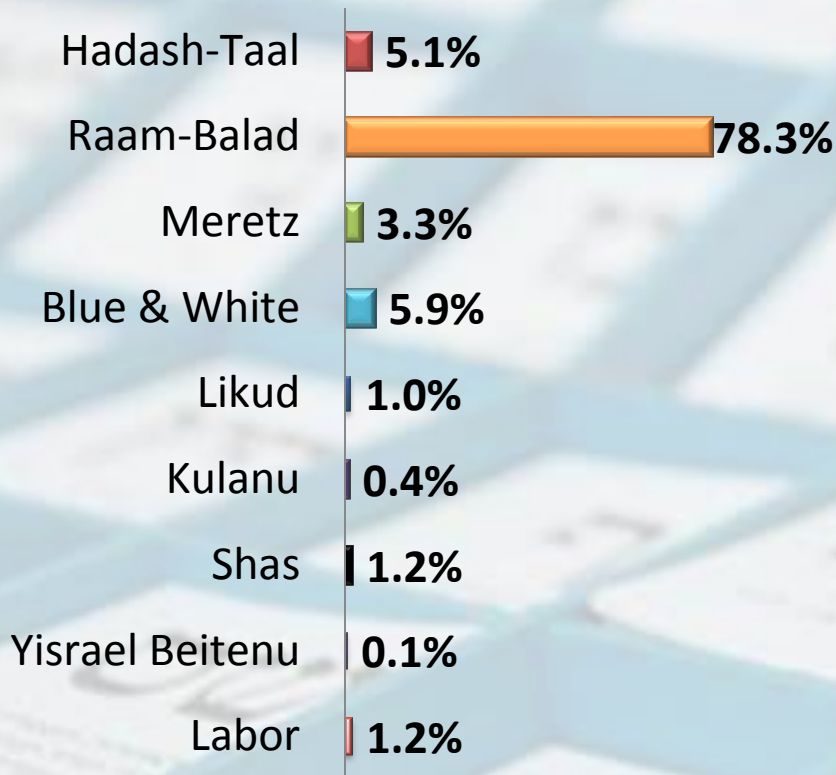

Arab / Jewish parties

Southern Triangle, turnout 59.5%

List breakdown

Arab / Jewish parties

Jerusalem District, turnout 41.5%

List breakdown

Arab / Jewish parties

Negev Bedouin, turnout 37.3%

List breakdown

Arab / Jewish parties

Bedouin townships, turnout 42.1%

List breakdown

Arab / Jewish parties

Bedouin villages, turnout 42.6%

List breakdown

Arab / Jewish parties

Bedouin tribes, turnout 25.8%

List breakdown

Arab / Jewish parties

Arab parties achievements

	Hadash-Taal	Raam-Balad
Rest of country	9,197	4,580
Mixed Cities	21,943	9,127
Arab sector	162,153	130,156

Breakdown of Arab parties vote