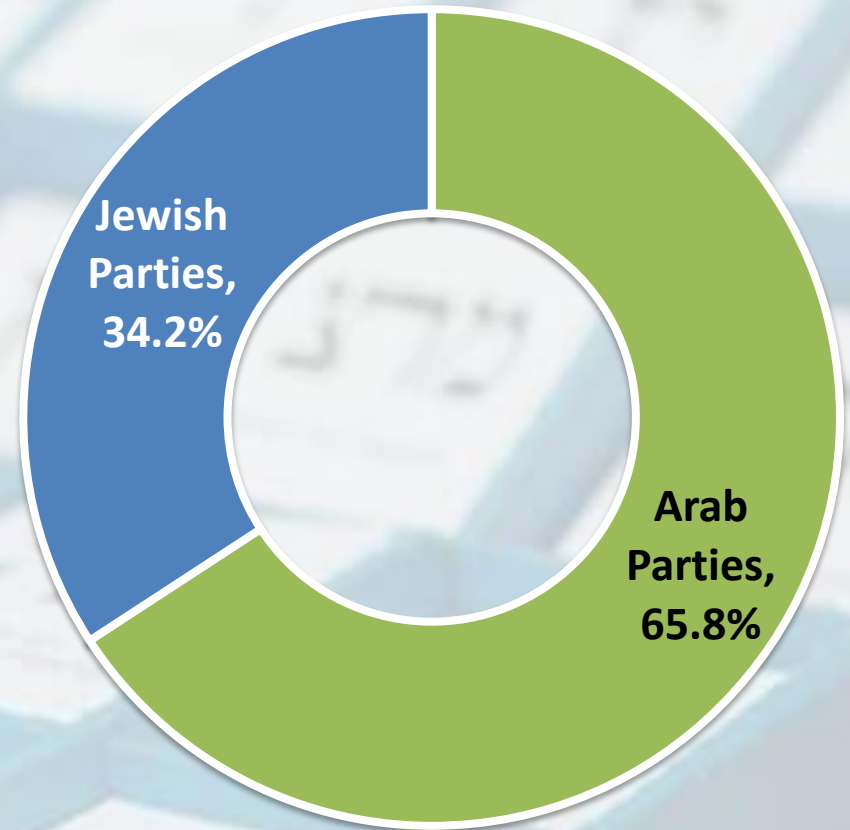

Summary of Arab and Druze vote in 2019 Knesset Election

(Source of data: Central Election Committee)

Compiled by Arik Rudnitzky

Konrad Adenauer Program for Jewish-Arab Cooperation, Moshe Dayan Center
for Middle Eastern and African Studies (MDC), Tel Aviv University

&

Israel Democracy Institute (IDI), Jerusalem

Election turnout, 1999-2019

Arab sector turnout, 2019 elections

Arab and Druze, turnout 49.1%

List breakdown

Arab / Jewish parties

Northern District, turnout 51.8%

List breakdown

Arab / Jewish parties

Galilee Bedouin, turnout 39.0%

List breakdown

Arab / Jewish parties

Druze, turnout 56.6%

List breakdown

Arab / Jewish parties

Christians, turnout 55.7%

List breakdown

Arab / Jewish parties

The Triangle, turnout 49.6%

List breakdown

Arab / Jewish parties

Northern Triangle, turnout 42.4%

List breakdown