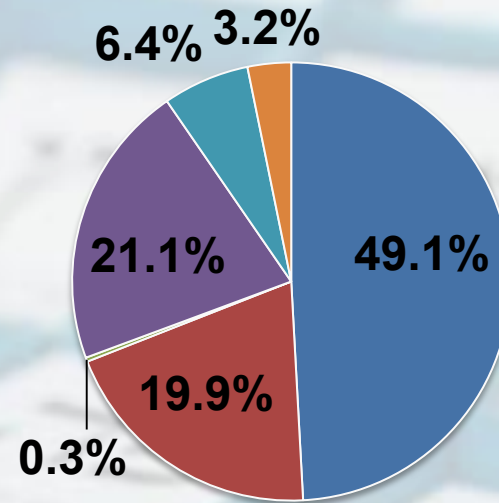

Raam-Balad

- Northern District
- The Triangle
- Jerusalem District
- Negev Bedouin
- Mixed Cities