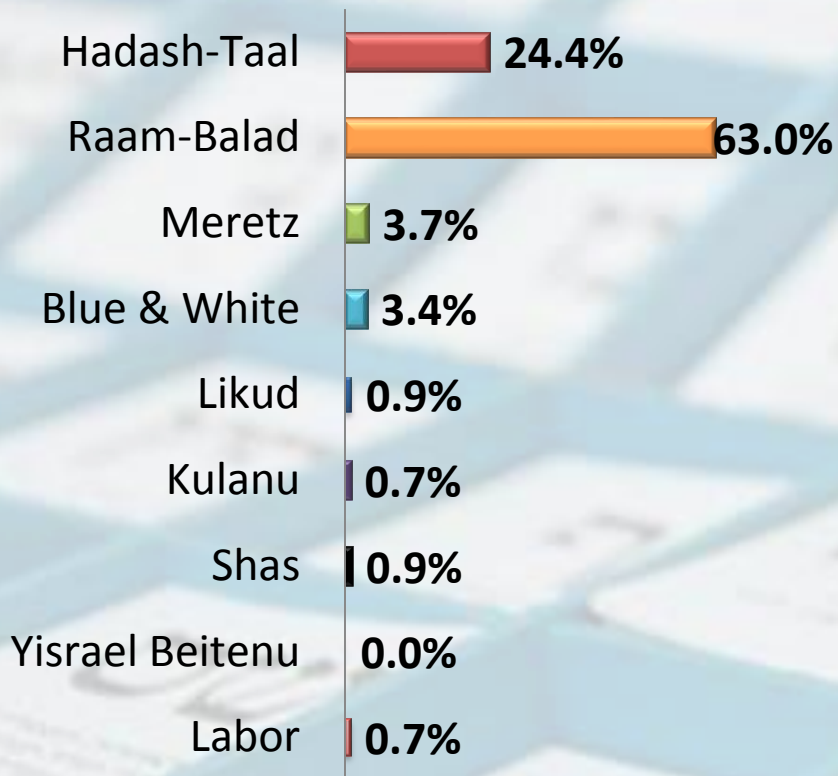

Arab / Jewish parties

Southern Triangle, turnout 59.5%

List breakdown

Arab / Jewish parties

Jerusalem District, turnout 41.5%

List breakdown

Arab / Jewish parties

Negev Bedouin, turnout 37.3%

List breakdown

Arab / Jewish parties

Bedouin townships, turnout 42.1%

List breakdown

Arab / Jewish parties

Bedouin villages, turnout 42.6%

List breakdown

Arab / Jewish parties

Bedouin tribes, turnout 25.8%

List breakdown

Arab / Jewish parties

Arab parties achievements

	Hadash-Taal	Raam-Balad
Rest of country	9,197	4,580
Mixed Cities	21,943	9,127
Arab sector	162,153	130,156

Breakdown of Arab parties vote