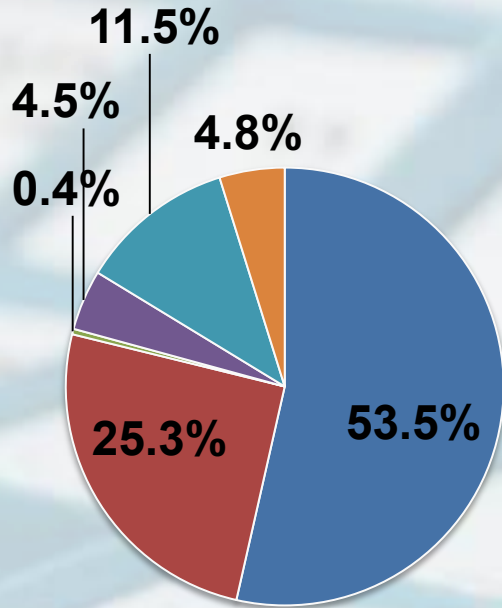

Breakdown of Arab parties vote

Hadash-Taal

- Northern District
- The Triangle
- Jerusalem District
- Negev Bedouin
- Mixed Cities