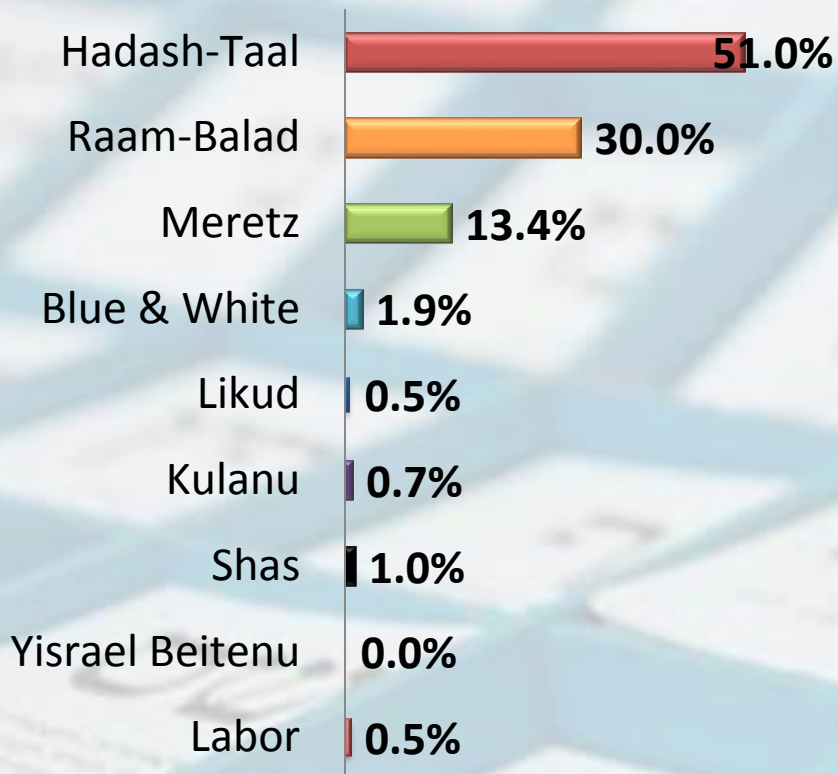

&

Israel Democracy Institute (IDI), Jerusalem

Election turnout, 1999-2019

Arab sector turnout, 2019 elections

Arab and Druze, turnout 49.1%

List breakdown

Arab / Jewish parties

Northern District, turnout 51.8%

List breakdown

Arab / Jewish parties

Galilee Bedouin, turnout 39.0%

List breakdown

Arab / Jewish parties

Druze, turnout 56.6%

List breakdown

Arab / Jewish parties

Christians, turnout 55.7%

List breakdown

Arab / Jewish parties

The Triangle, turnout 49.6%

List breakdown

Arab / Jewish parties

Northern Triangle, turnout 42.4%

List breakdown

Arab / Jewish parties

Southern Triangle, turnout 59.5%

List breakdown

Arab / Jewish parties

Jerusalem District, turnout 41.5%

List breakdown

Arab / Jewish parties

Negev Bedouin, turnout 37.3%