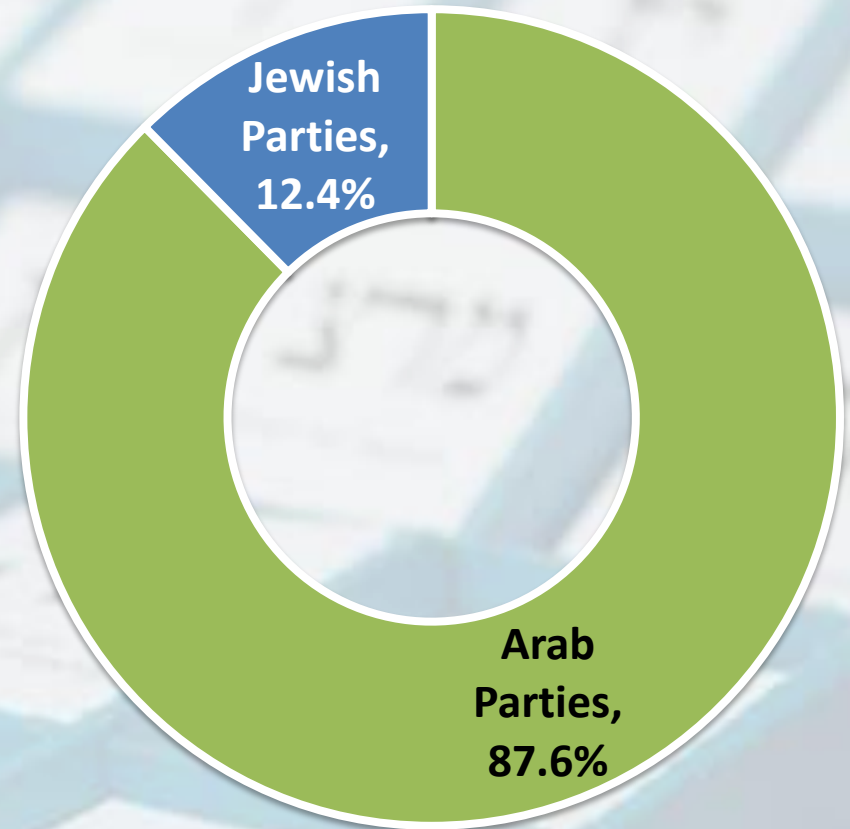

Christians, turnout 55.7%

List breakdown

Arab / Jewish parties

The Triangle, turnout 49.6%

List breakdown

Arab / Jewish parties

Northern Triangle, turnout 42.4%

List breakdown

Arab / Jewish parties

Southern Triangle, turnout 59.5%

List breakdown

Arab / Jewish parties

Jerusalem District, turnout 41.5%

List breakdown

Arab / Jewish parties

Negev Bedouin, turnout 37.3%

List breakdown

Arab / Jewish parties

Bedouin townships, turnout 42.1%

List breakdown

Arab / Jewish parties

Bedouin villages, turnout 42.6%

List breakdown

Arab / Jewish parties

Bedouin tribes, turnout 25.8%

List breakdown

Arab / Jewish parties

Arab parties achievements

	Hadash-Taal	Raam-Balad
Rest of country	9,197	4,580
Mixed Cities	21,943	9,127
Arab sector	162,153	130,156

Breakdown of Arab parties vote