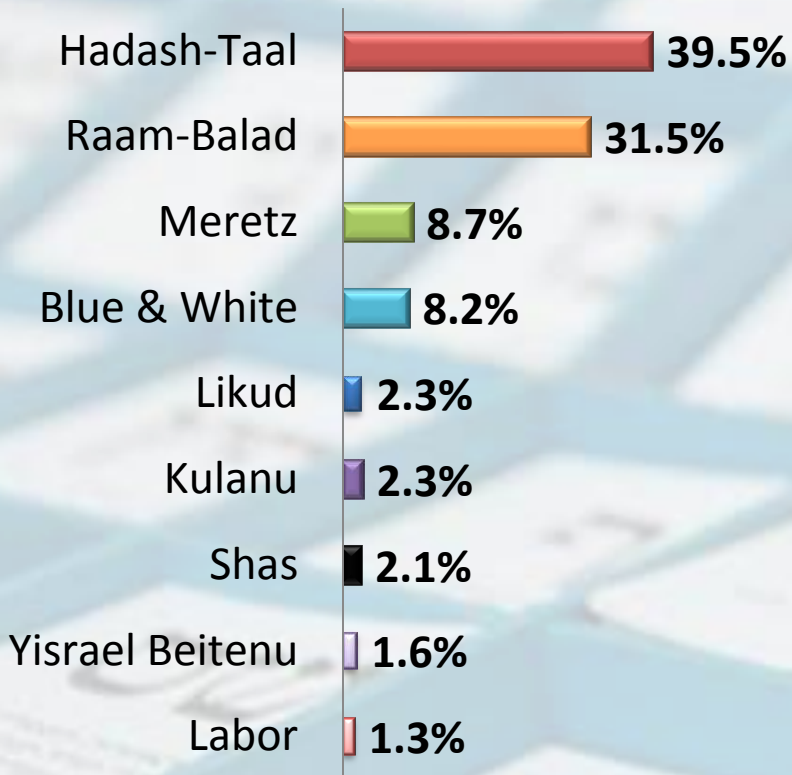

Summary of Arab and Druze vote in 2019 Knesset Election

(Source of data: Central Election Committee)

Compiled by Arik Rudnitzky

Konrad Adenauer Program for Jewish-Arab Cooperation, Moshe Dayan Center
for Middle Eastern and African Studies (MDC), Tel Aviv University

&

Israel Democracy Institute (IDI), Jerusalem

Election turnout, 1999-2019

Arab sector turnout, 2019 elections

Arab and Druze, turnout 49.1%

List breakdown

Arab / Jewish parties

Northern District, turnout 51.8%

List breakdown

Arab / Jewish parties

Galilee Bedouin, turnout 39.0%

List breakdown

Arab / Jewish parties

Druze, turnout 56.6%

List breakdown

Arab / Jewish parties