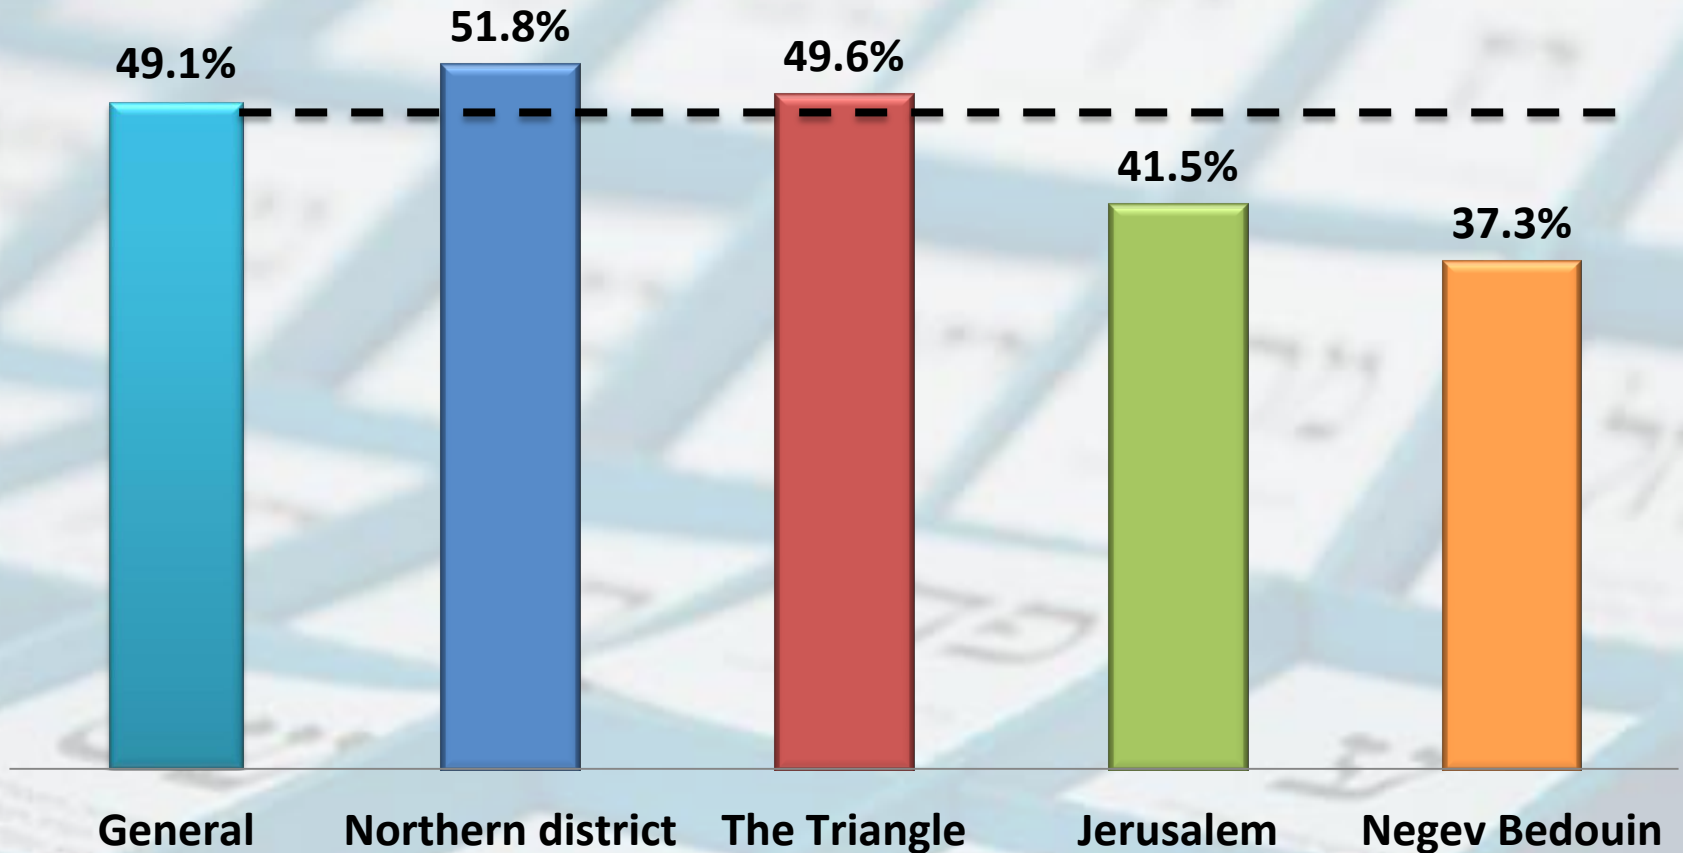

Summary of Arab and Druze vote in 2019 Knesset Election

(Source of data: Central Election Committee)

Compiled by Arik Rudnitzky

Konrad Adenauer Program for Jewish-Arab Cooperation, Moshe Dayan Center
for Middle Eastern and African Studies (MDC), Tel Aviv University

&

Israel Democracy Institute (IDI), Jerusalem

Election turnout, 1999-2019

Arab sector turnout, 2019 elections

Arab and Druze, turnout 49.1%

List breakdown

Arab / Jewish parties

Northern District, turnout 51.8%