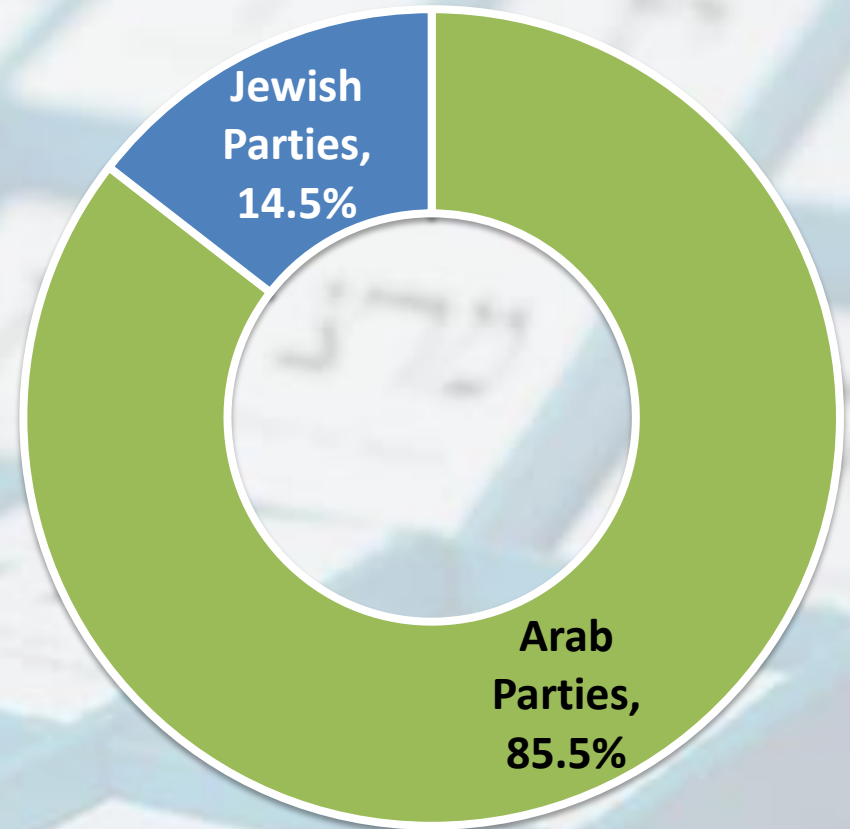

&

Israel Democracy Institute (IDI), Jerusalem

Election turnout, 1999-2019

Arab sector turnout, 2019 elections

Arab and Druze, turnout 49.1%

List breakdown

Arab / Jewish parties

Northern District, turnout 51.8%

Christians, turnout 55.7%

List breakdown

Arab / Jewish parties

The Triangle, turnout 49.6%

List breakdown

Arab / Jewish parties

Northern Triangle, turnout 42.4%

List breakdown

Arab / Jewish parties

Southern Triangle, turnout 59.5%

List breakdown

Arab / Jewish parties

Jerusalem District, turnout 41.5%

List breakdown

Arab / Jewish parties

Negev Bedouin, turnout 37.3%

List breakdown

Arab / Jewish parties

Bedouin townships, turnout 42.1%

List breakdown

Arab / Jewish parties

Bedouin villages, turnout 42.6%

List breakdown

Arab / Jewish parties