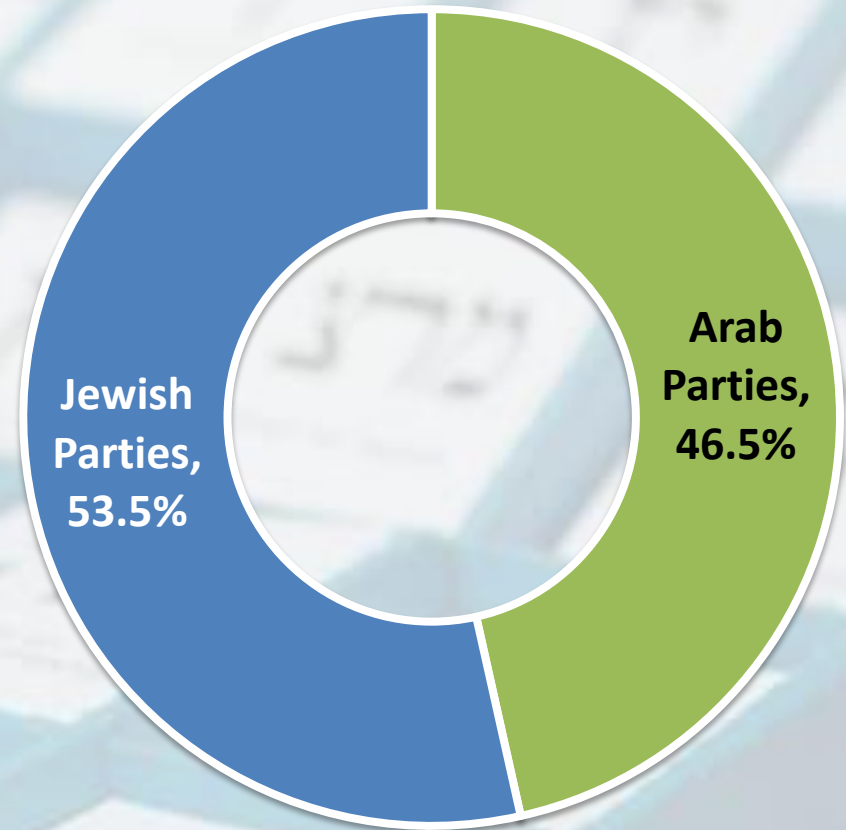

&

Israel Democracy Institute (IDI), Jerusalem

Election turnout, 1999-2019

Arab sector turnout, 2019 elections

Arab and Druze, turnout 49.1%

List breakdown

Arab / Jewish parties

Northern District, turnout 51.8%

List breakdown

Arab / Jewish parties

Galilee Bedouin, turnout 39.0%

List breakdown

Arab / Jewish parties

Druze, turnout 56.6%

List breakdown

Arab / Jewish parties

Christians, turnout 55.7%

List breakdown

Arab / Jewish parties

The Triangle, turnout 49.6%

List breakdown

Arab / Jewish parties

Northern Triangle, turnout 42.4%

List breakdown

Arab / Jewish parties

Southern Triangle, turnout 59.5%

List breakdown

Arab / Jewish parties

Jerusalem District, turnout 41.5%

List breakdown

Arab / Jewish parties

Negev Bedouin, turnout 37.3%