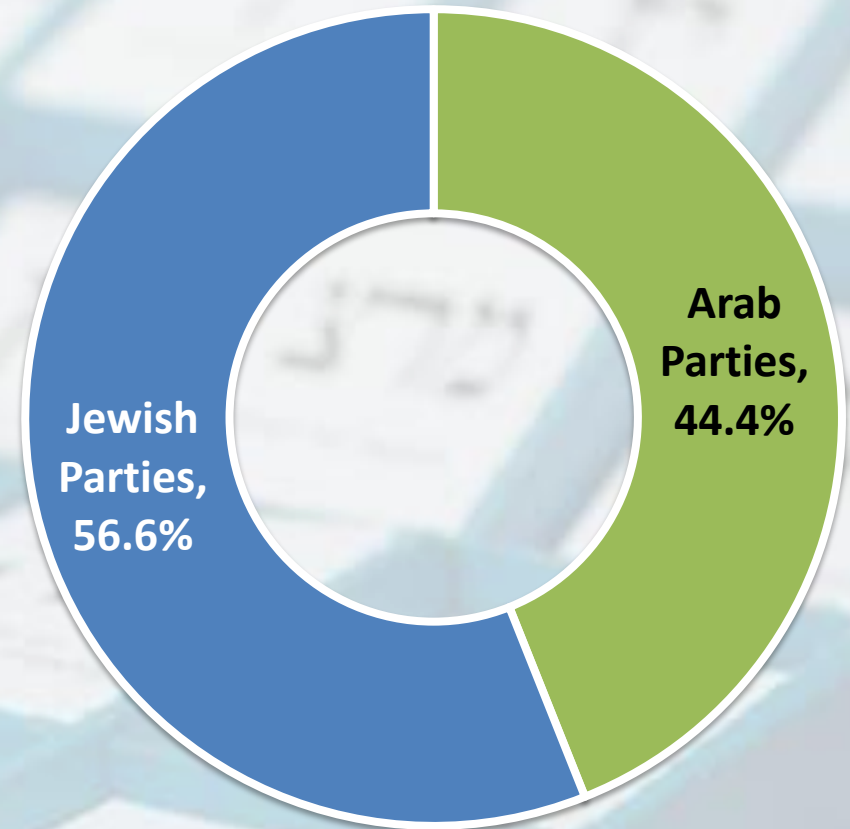

Christians, turnout 55.7%

List breakdown

Arab / Jewish parties

The Triangle, turnout 49.6%

List breakdown

Arab / Jewish parties

Northern Triangle, turnout 42.4%

List breakdown

Arab / Jewish parties

Southern Triangle, turnout 59.5%

List breakdown

Arab / Jewish parties

Jerusalem District, turnout 41.5%

List breakdown

Arab / Jewish parties

Negev Bedouin, turnout 37.3%