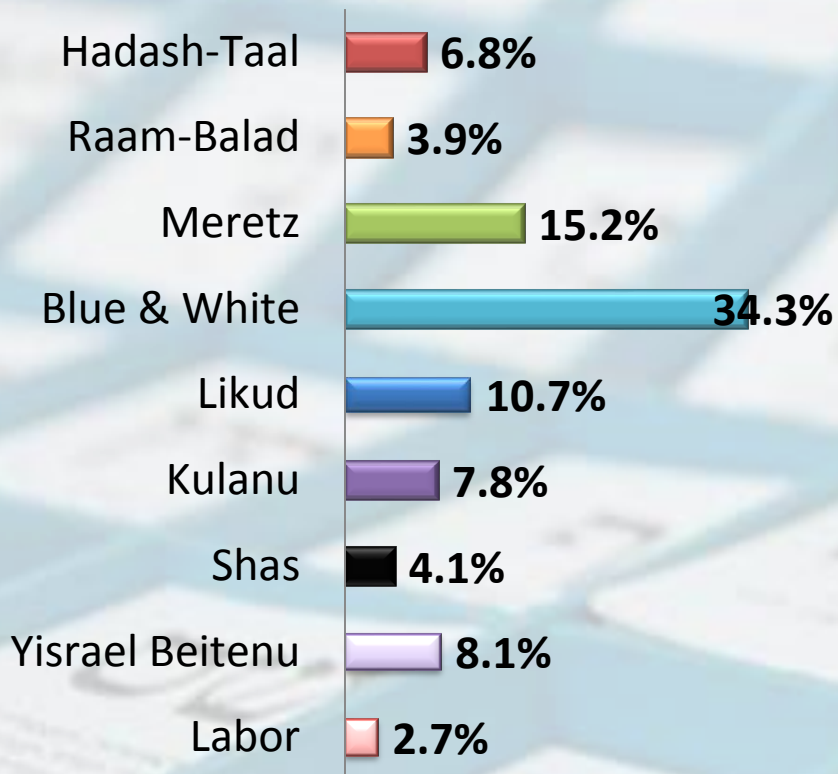

&

Israel Democracy Institute (IDI), Jerusalem

Election turnout, 1999-2019

Arab sector turnout, 2019 elections

Arab and Druze, turnout 49.1%

List breakdown

Arab / Jewish parties

Northern District, turnout 51.8%

List breakdown

Arab / Jewish parties

Galilee Bedouin, turnout 39.0%

List breakdown

Arab / Jewish parties

Druze, turnout 56.6%

List breakdown

Arab / Jewish parties

Christians, turnout 55.7%

List breakdown

Arab / Jewish parties

The Triangle, turnout 49.6%

List breakdown

Arab / Jewish parties

Northern Triangle, turnout 42.4%

List breakdown