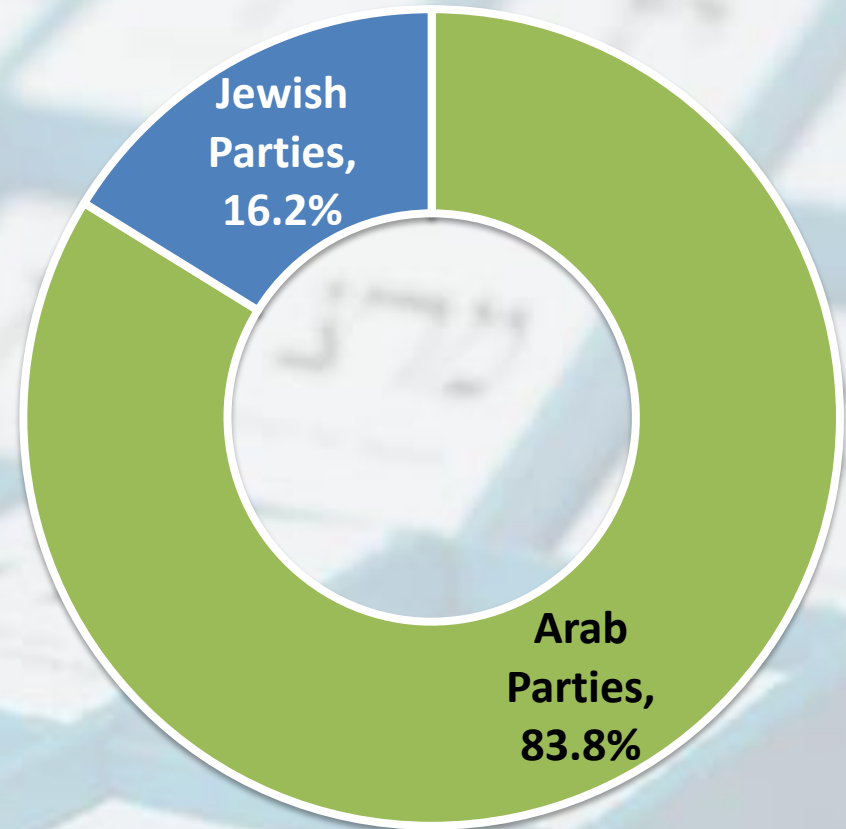

Christians, turnout 55.7%

List breakdown

Arab / Jewish parties

The Triangle, turnout 49.6%

List breakdown

Arab / Jewish parties

Northern Triangle, turnout 42.4%

List breakdown

Arab / Jewish parties

Southern Triangle, turnout 59.5%

List breakdown

Arab / Jewish parties

Jerusalem District, turnout 41.5%

List breakdown

Arab / Jewish parties

Negev Bedouin, turnout 37.3%

List breakdown

Arab / Jewish parties

Bedouin townships, turnout 42.1%

List breakdown

Arab / Jewish parties

Bedouin villages, turnout 42.6%

List breakdown

Arab / Jewish parties

Bedouin tribes, turnout 25.8%

List breakdown

Arab / Jewish parties

Arab parties achievements

	Hadash-Taal	Raam-Balad
Rest of country	9,197	4,580
Mixed Cities	21,943	9,127
Arab sector	162,153	130,156

Breakdown of Arab parties vote