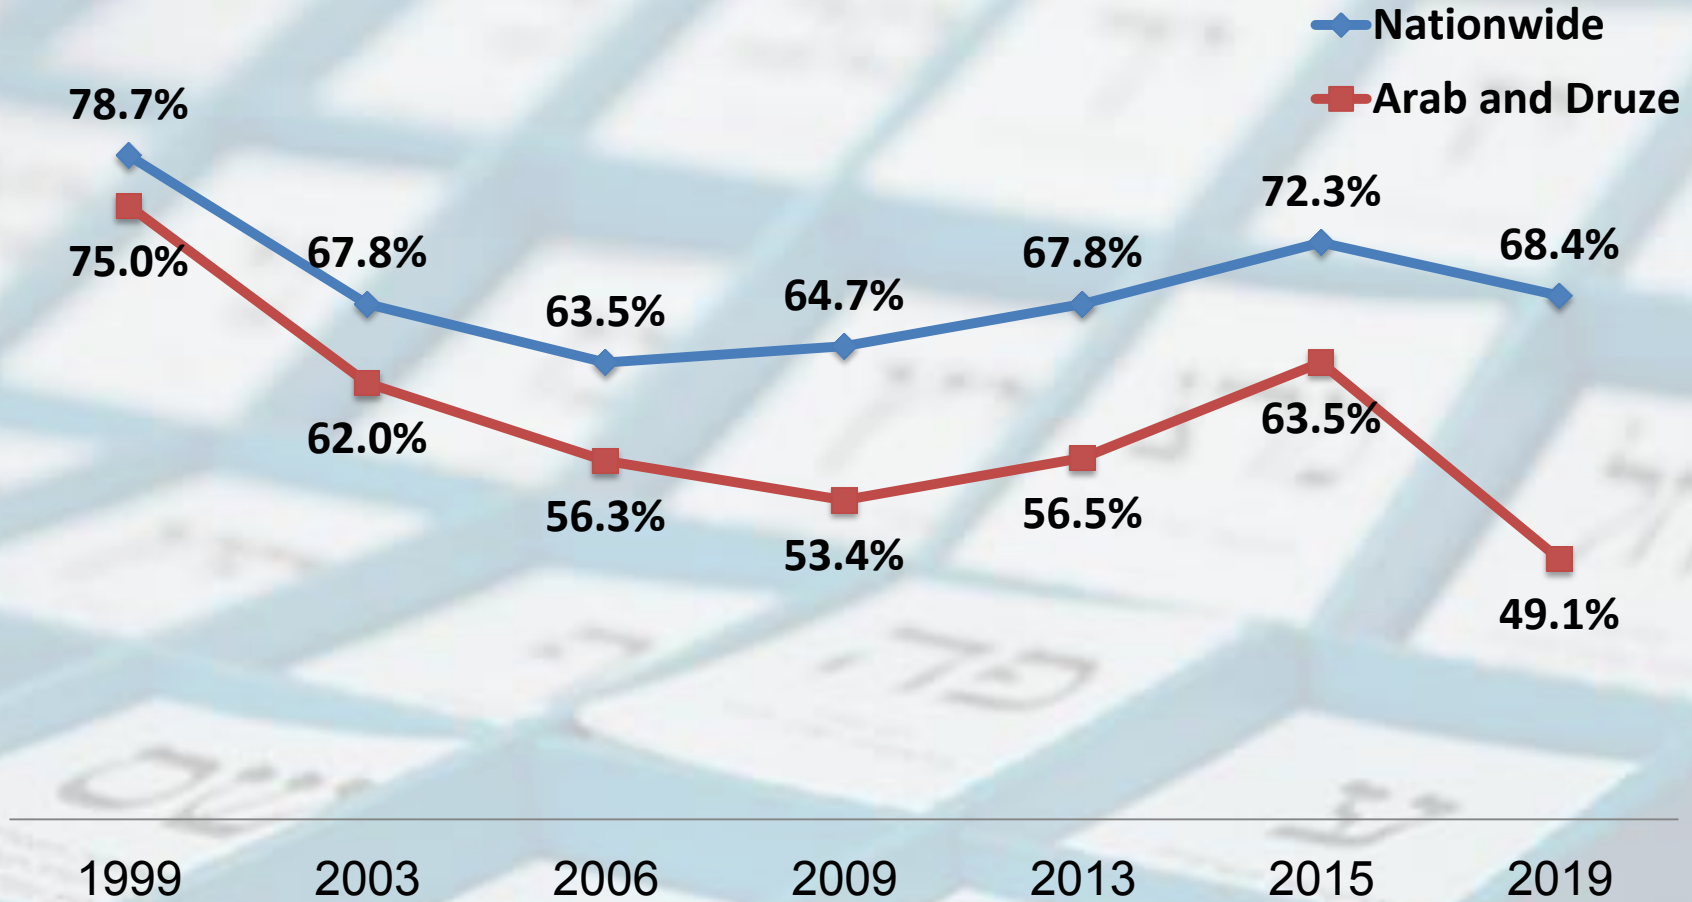

Summary of Arab and Druze vote in 2019 Knesset Election

(Source of data: Central Election Committee)

Compiled by Arik Rudnitzky

Konrad Adenauer Program for Jewish-Arab Cooperation, Moshe Dayan Center
for Middle Eastern and African Studies (MDC), Tel Aviv University

&

Israel Democracy Institute (IDI), Jerusalem

Election turnout, 1999-2019

Arab sector turnout, 2019 elections

Arab and Druze, turnout 49.1%

List breakdown

Arab / Jewish parties

Northern District, turnout 51.8%

Christians, turnout 55.7%

List breakdown

Arab / Jewish parties

The Triangle, turnout 49.6%

List breakdown

Arab / Jewish parties

Northern Triangle, turnout 42.4%

List breakdown

Arab / Jewish parties

Southern Triangle, turnout 59.5%

List breakdown

Arab / Jewish parties

Jerusalem District, turnout 41.5%

List breakdown

Arab / Jewish parties

Negev Bedouin, turnout 37.3%