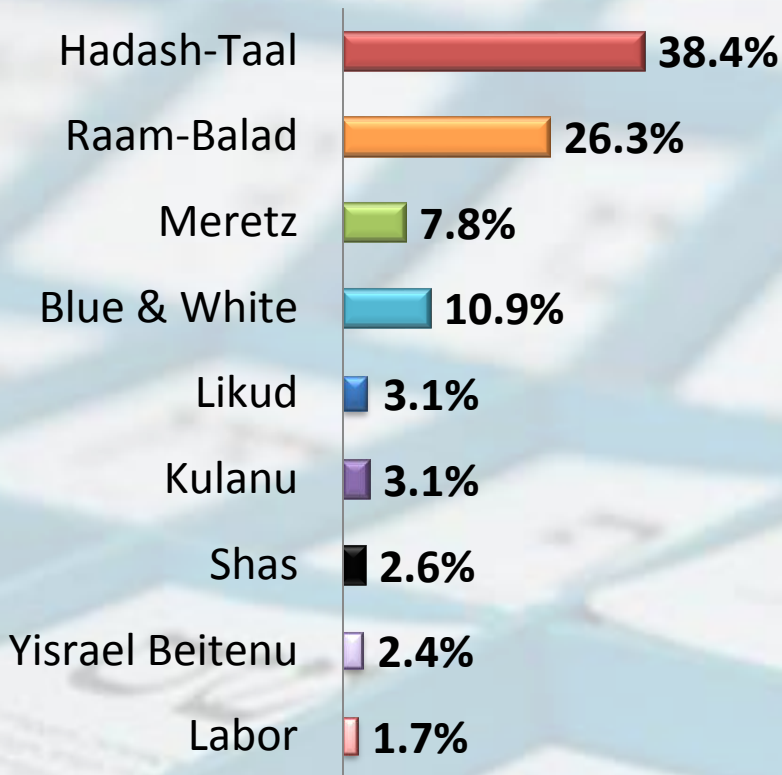

Summary of Arab and Druze vote in 2019 Knesset Election

(Source of data: Central Election Committee)

Compiled by Arik Rudnitzky

Konrad Adenauer Program for Jewish-Arab Cooperation, Moshe Dayan Center
for Middle Eastern and African Studies (MDC), Tel Aviv University

&

Israel Democracy Institute (IDI), Jerusalem

Election turnout, 1999-2019

Arab sector turnout, 2019 elections

Arab and Druze, turnout 49.1%

List breakdown

Arab / Jewish parties

Northern District, turnout 51.8%

List breakdown

Arab / Jewish parties

Galilee Bedouin, turnout 39.0%

List breakdown

Arab / Jewish parties

Druze, turnout 56.6%

List breakdown

Arab / Jewish parties