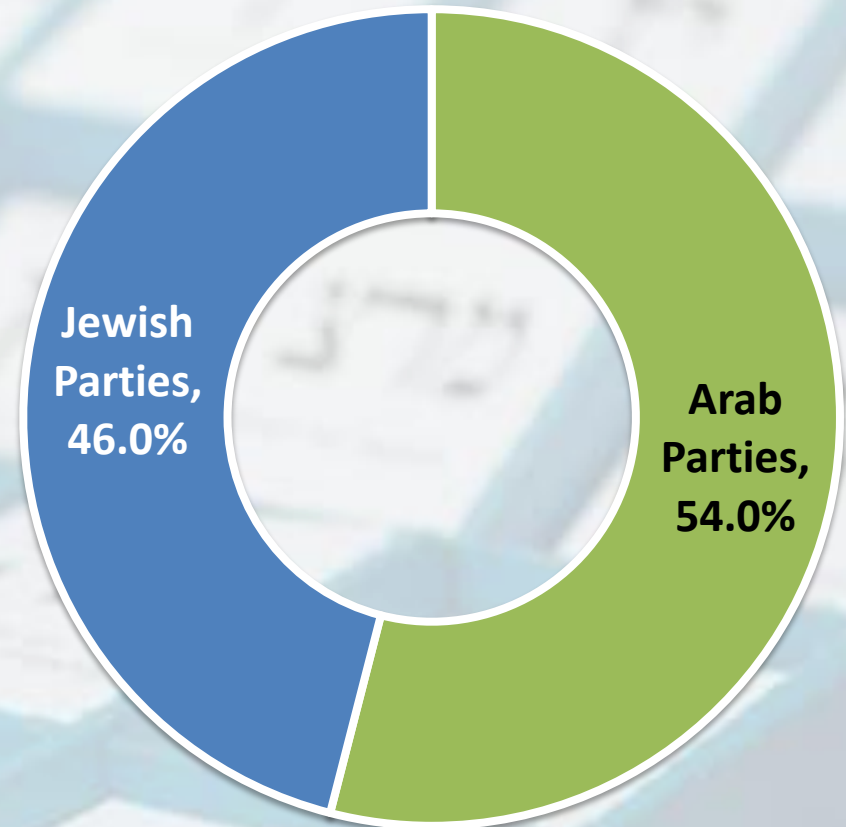

&

Israel Democracy Institute (IDI), Jerusalem

Election turnout, 1999-2019

Arab sector turnout, 2019 elections

Arab and Druze, turnout 49.1%

List breakdown

Arab / Jewish parties

Northern District, turnout 51.8%

List breakdown

Arab / Jewish parties

Galilee Bedouin, turnout 39.0%

List breakdown

Arab / Jewish parties

Druze, turnout 56.6%

List breakdown

Arab / Jewish parties

Christians, turnout 55.7%

List breakdown

Arab / Jewish parties

The Triangle, turnout 49.6%

List breakdown

Arab / Jewish parties

Northern Triangle, turnout 42.4%

List breakdown

Arab / Jewish parties

Southern Triangle, turnout 59.5%

List breakdown

Arab / Jewish parties

Jerusalem District, turnout 41.5%

List breakdown

Arab / Jewish parties

Negev Bedouin, turnout 37.3%