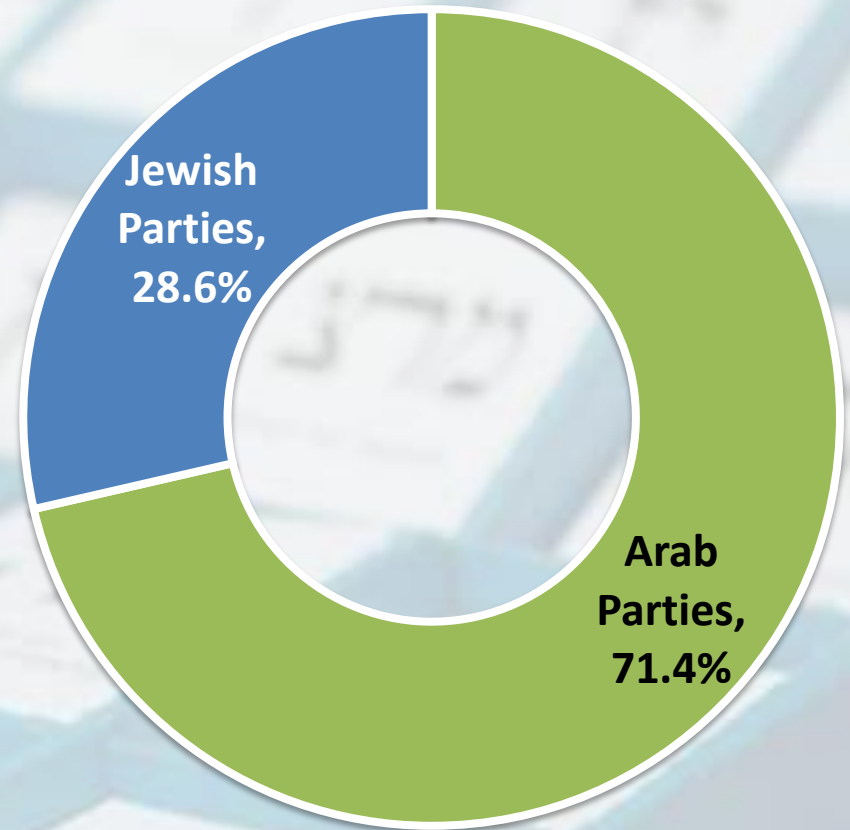

Summary of Arab and Druze vote in 2019 Knesset Election

(Source of data: Central Election Committee)

Compiled by Arik Rudnitzky

Konrad Adenauer Program for Jewish-Arab Cooperation, Moshe Dayan Center
for Middle Eastern and African Studies (MDC), Tel Aviv University

&

Israel Democracy Institute (IDI), Jerusalem

Election turnout, 1999-2019

Arab sector turnout, 2019 elections

Arab and Druze, turnout 49.1%

List breakdown

Arab / Jewish parties

Northern District, turnout 51.8%

List breakdown

Arab / Jewish parties

Galilee Bedouin, turnout 39.0%

List breakdown

Arab / Jewish parties

Druze, turnout 56.6%

List breakdown

Arab / Jewish parties

Arab / Jewish parties

Southern Triangle, turnout 59.5%

List breakdown

Arab / Jewish parties

Jerusalem District, turnout 41.5%

List breakdown

Arab / Jewish parties

Negev Bedouin, turnout 37.3%